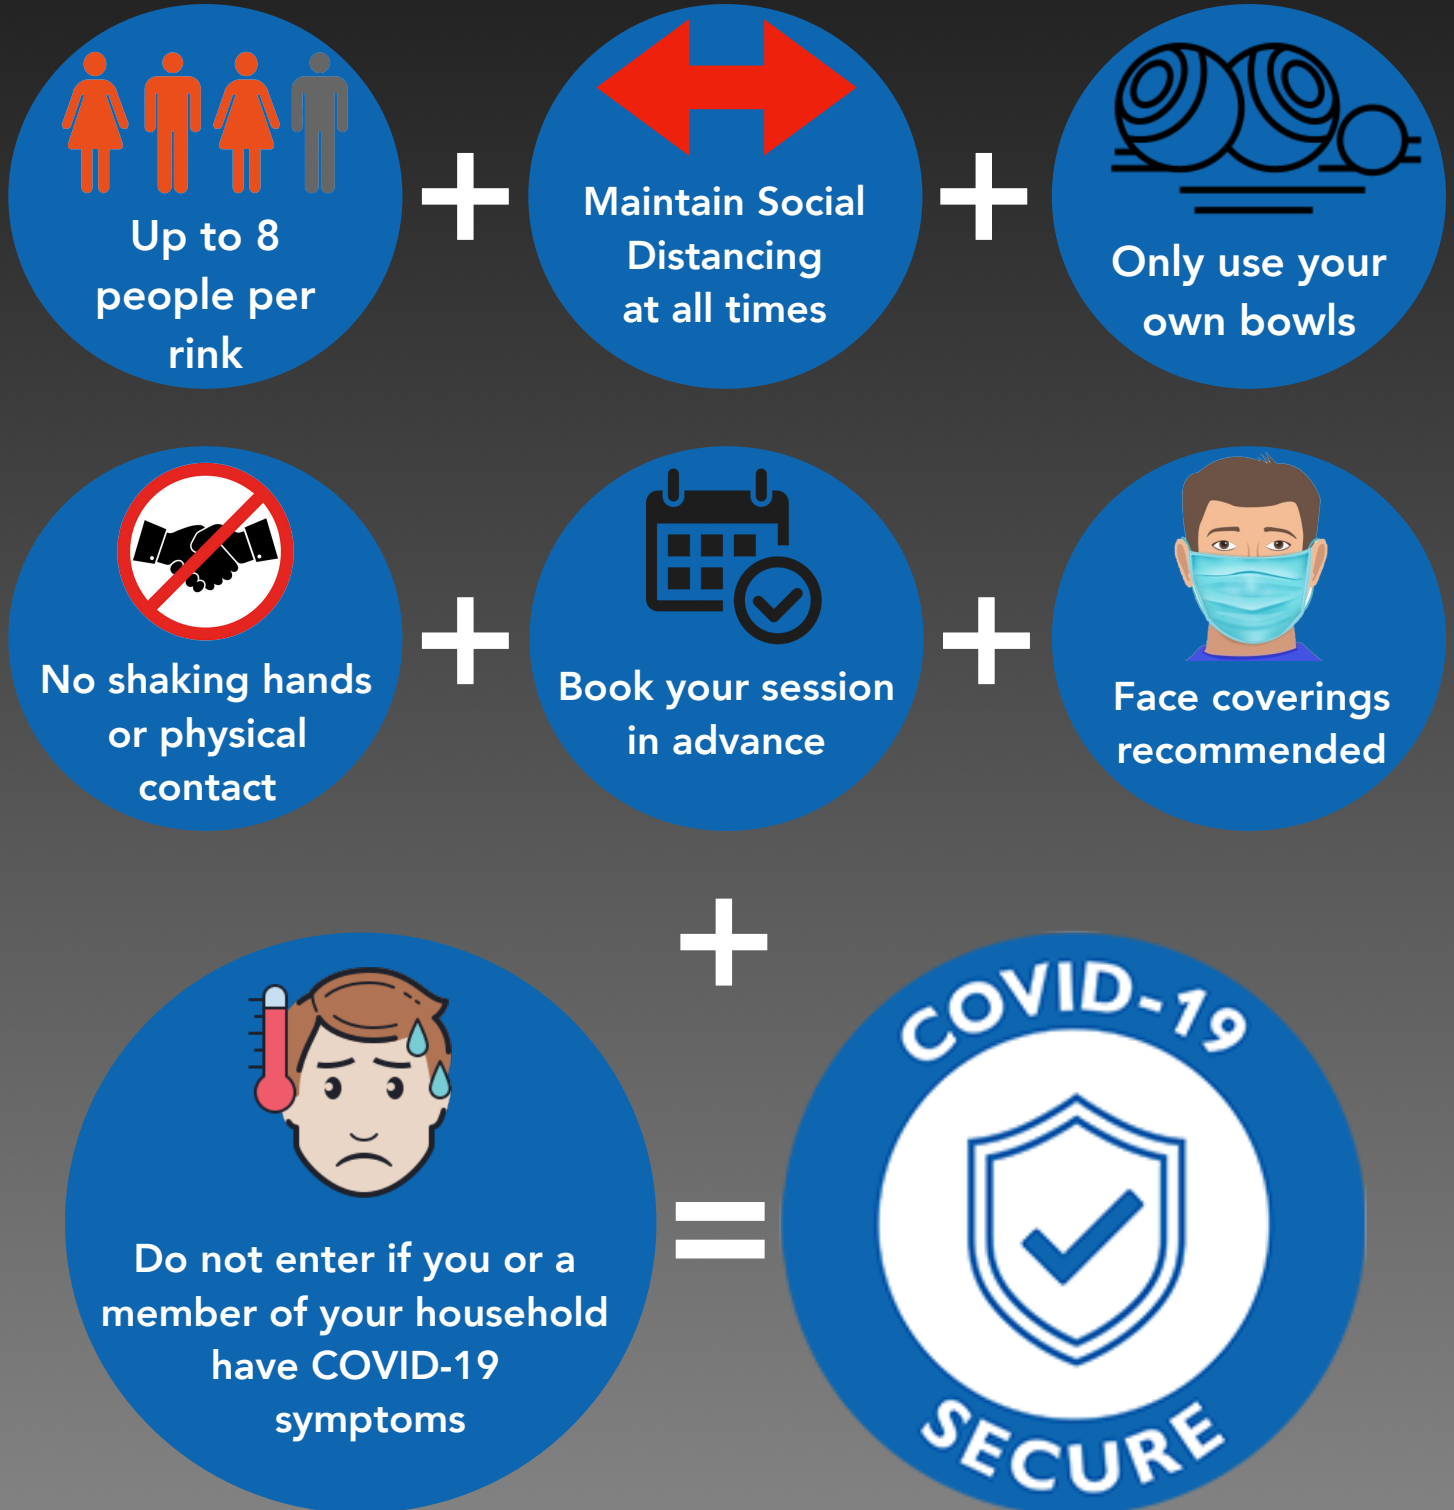

English Indoor Bowling Association Ltd
The National Governing Body for Indoor Level Green Bowls in England

Returning to Indoor Bowls - 25th July 2020

The above guidance is subject to individual clubs. For more specific guidance and arrangements please contact your local club. For details of your nearest club, please visit www.eiba.co.uk